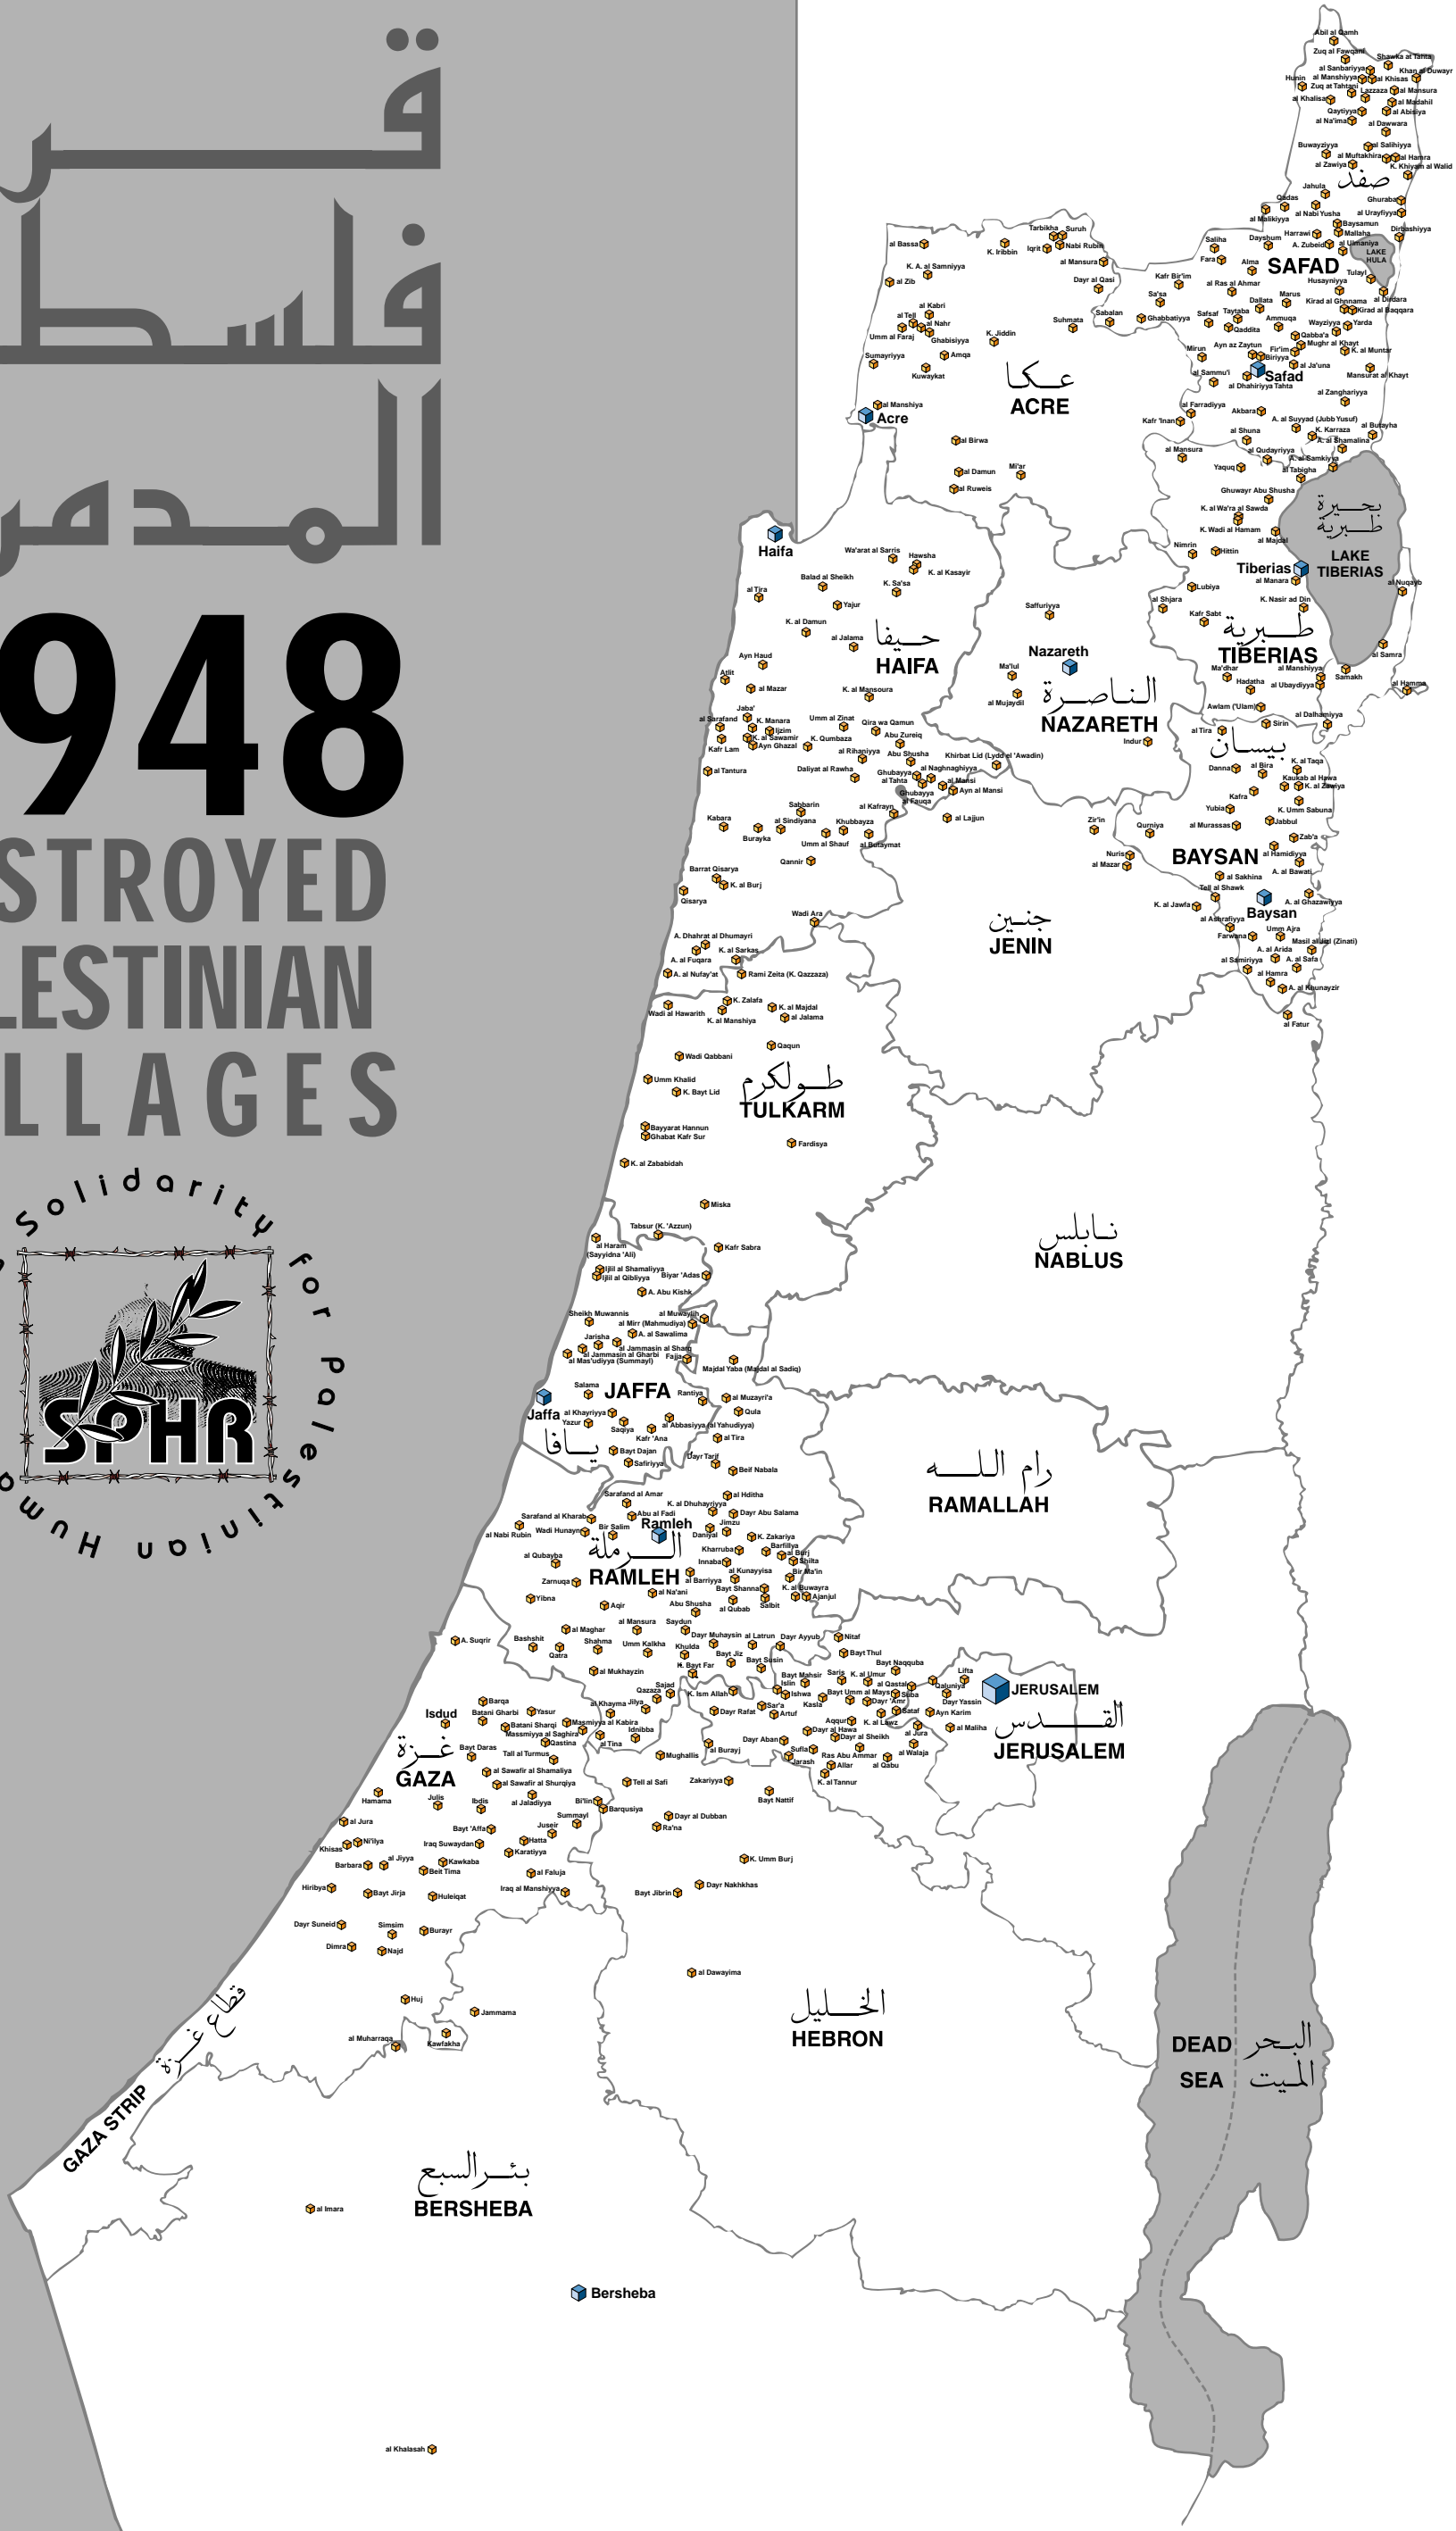

قبريات فلسطين المدحرة

1948

DESTROYED PALESTINIAN VILLAGES

Symbols:
■ = Main Towns
■ = Destroyed Villages

Names:
 K. = Khirbat
 A. = Arab